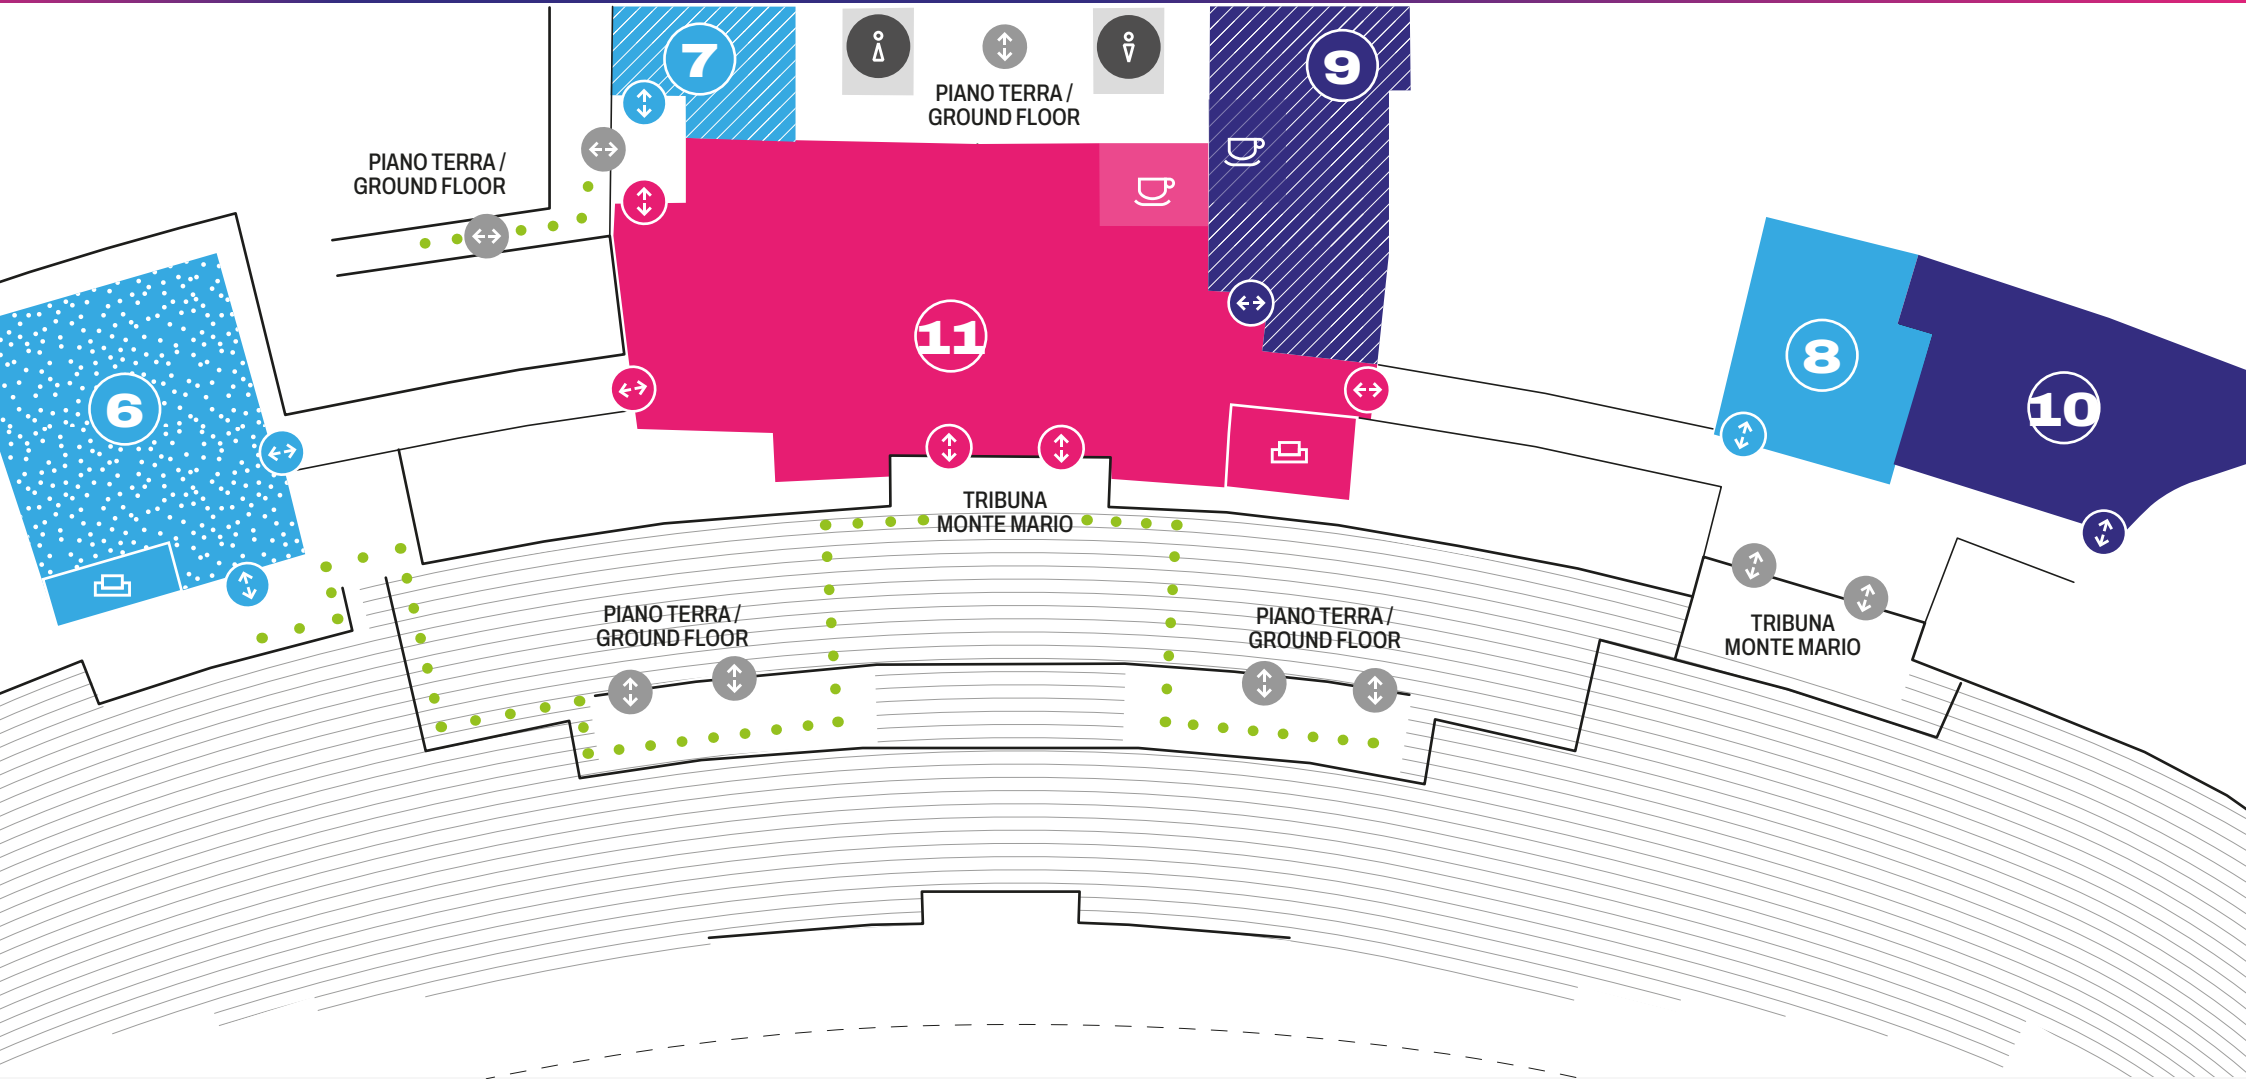

5 TRAINING ROOM

i INFO POINT

2 GUARDAROBA / WARDROBE

f AREA FUMATORI / SMOKING AREA

@ PODCAST

... PERCORSO / PATH

♿ TOILETTE

☕ BAR / CAFÉ / CATERING

🪪 DESK ACCREDITI / ACCREDITATION DESK

↔ ACCESSI / WAY

6 GLOBAL STAGE

8 EXECUTIVE STAGE 2

9 CORPORATE EXECUTIVE 1

BAR / CAFÉ / CATERING

LOUNGE INFRONT

PERCORSO / PATH

7 EXECUTIVE STAGE 1

11 EXHIBITOR EXECUTIVE

10 CORPORATE EXECUTIVE 2

TOILETTE

LOUNGE

ACCESSI / WAY