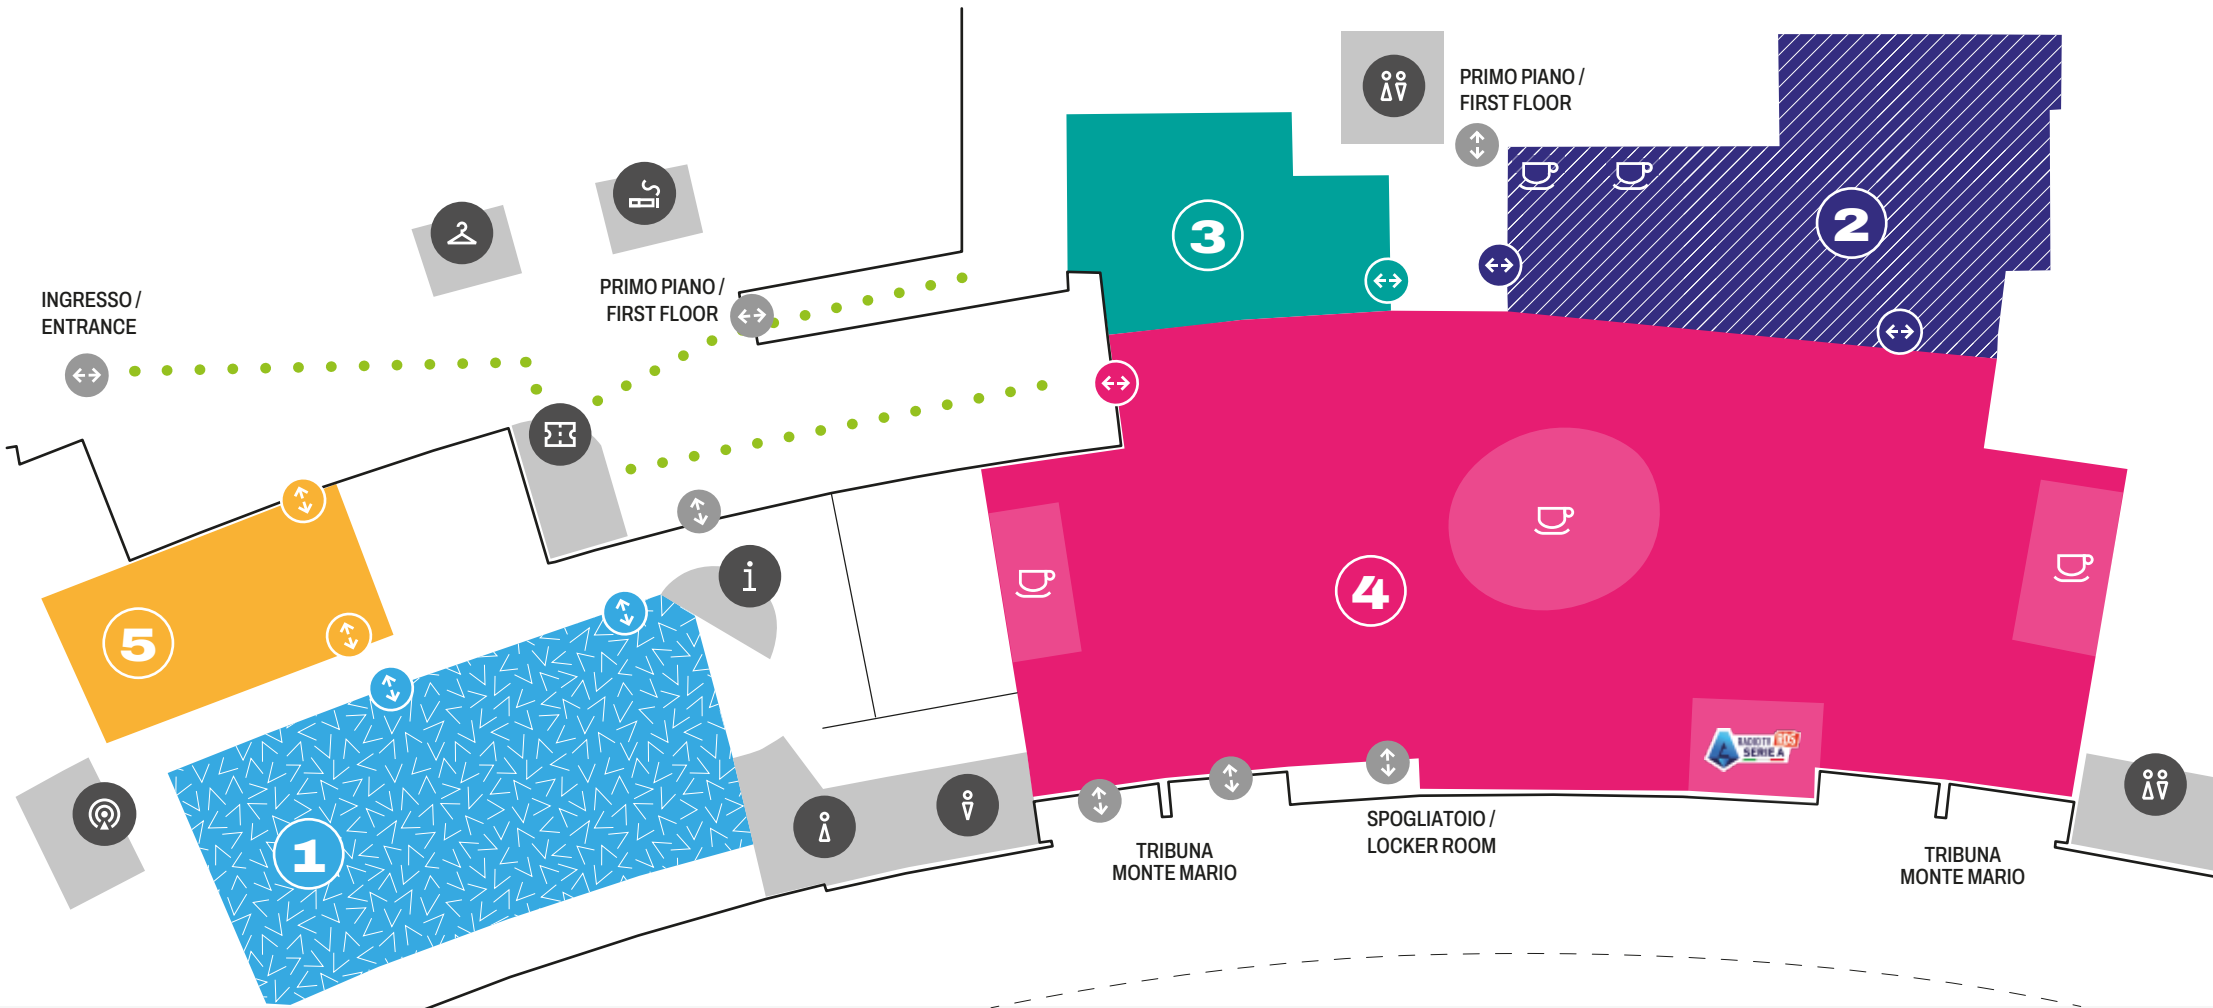

ROME 19-20 NOV | STADIO OLIMPICO

MAPS

goproject

infront

Almaviva

ROMA

1 FOOTBALL STAGE

3 BUSINESS AREA

5 TRAINING ROOM

i INFO POINT

2 GUARDAROBA / WARDROBE

f AREA FUMATORI / SMOKING AREA

@ PODCAST

... PERCORSO / PATH

♿ TOILETTE

☕ BAR / CAFÉ / CATERING

🪪 DESK ACCREDITI / ACCREDITATION DESK

↔ ACCESSI / WAY

6 GLOBAL STAGE

8 EXECUTIVE STAGE 2

9 CORPORATE EXECUTIVE 1

BAR / CAFÉ / CATERING

LOUNGE INFRONT

PERCORSO / PATH

7 EXECUTIVE STAGE 1

11 EXHIBITOR EXECUTIVE

10 CORPORATE EXECUTIVE 2

TOILETTE

LOUNGE

ACCESSI / WAY